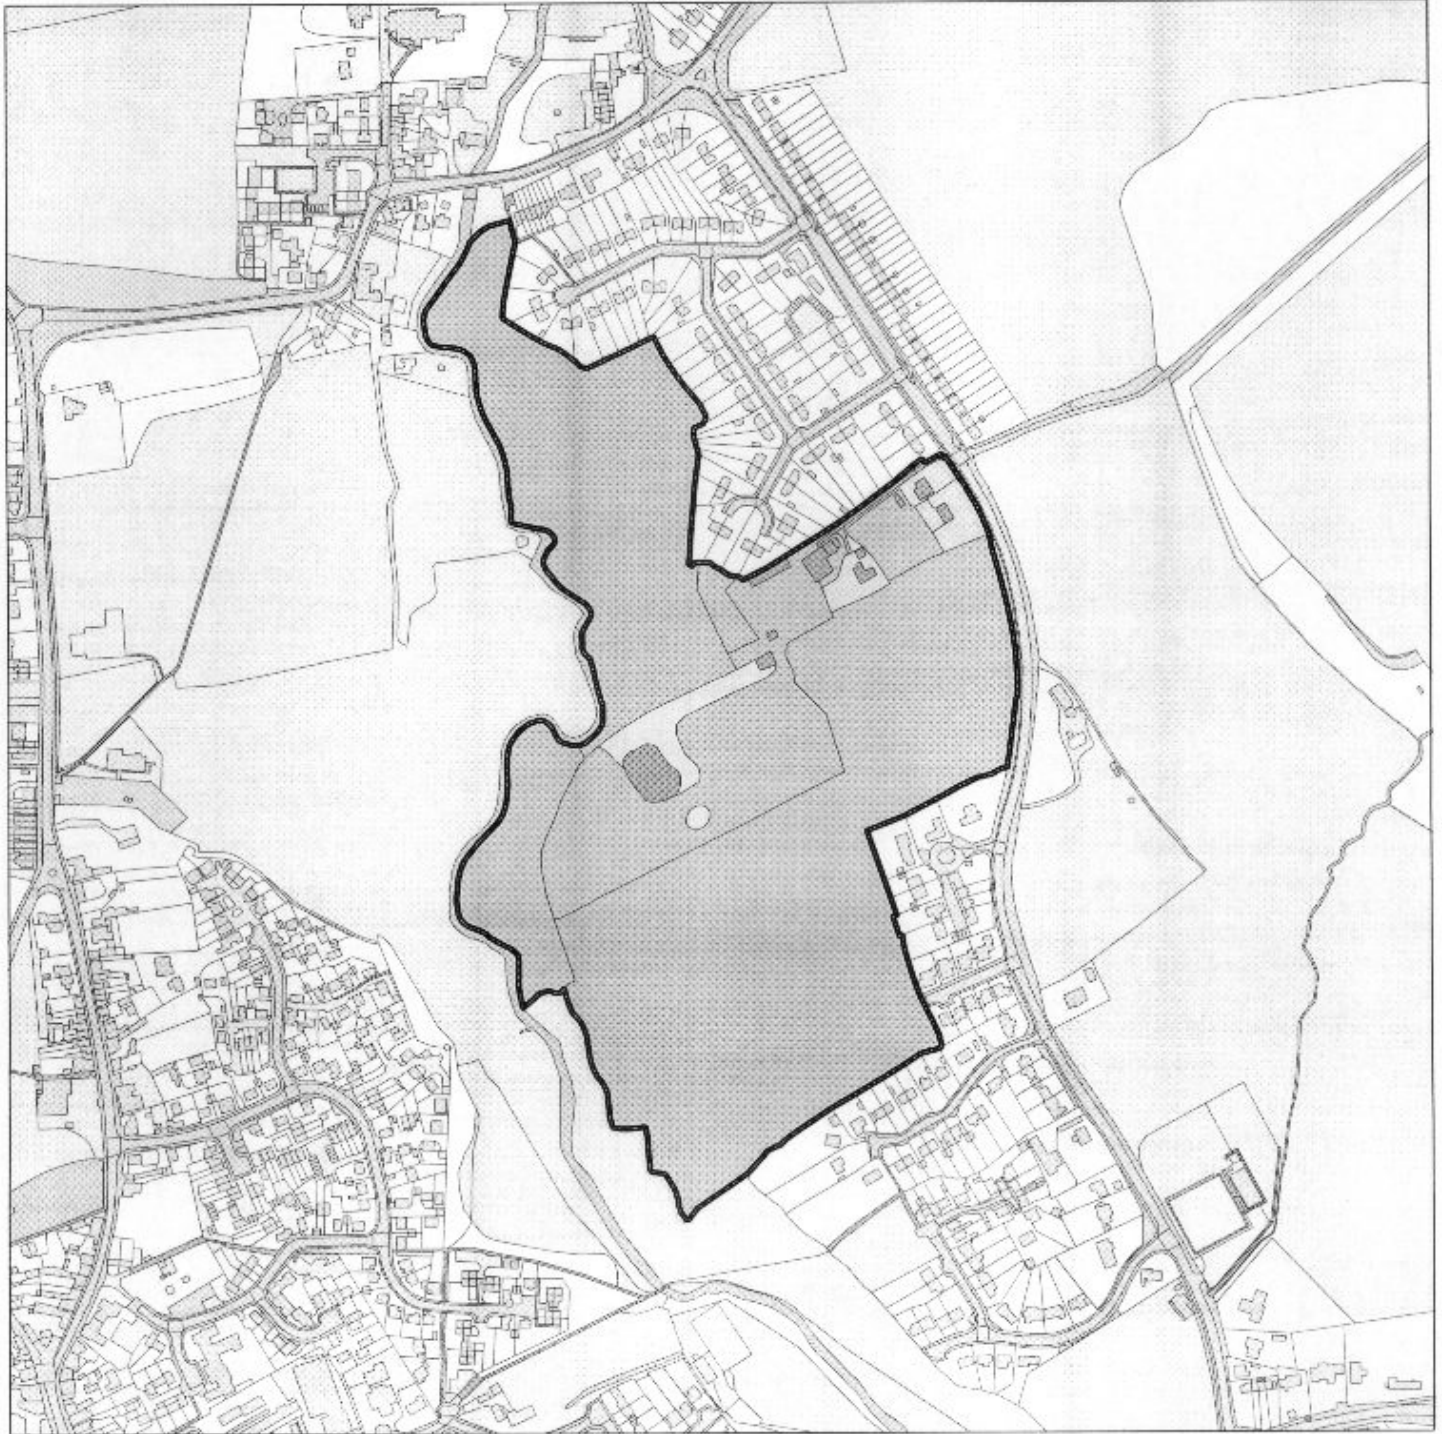

UTT/13/0847/OP

Brick Kiln Farm Dunmow

Scale : 1:5000

Reproduced from the Ordnance Survey map with the permission of the Controller of Her Majesty's Stationery Office © Crown Copyright 2000.

Unauthorised reproduction infringes Crown Copyright and may lead to prosecution or civil proceedings.